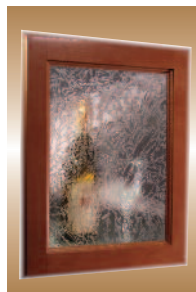

#15 Clear Gluechip (obscure)