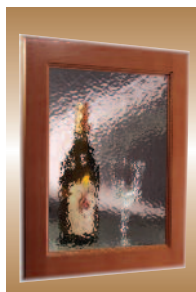

#14 Clear Hammered (obscure)